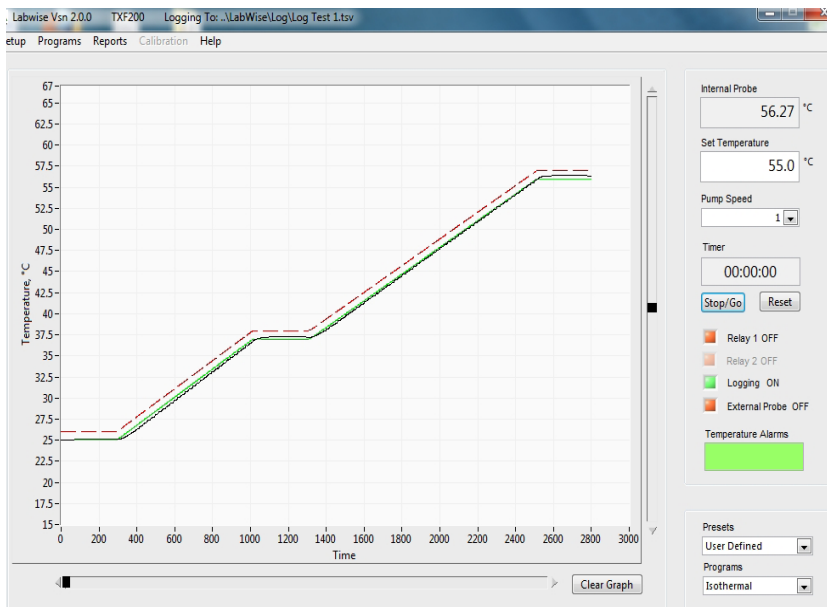

Remote switching device

When used in combination with a remote switching device (RSD), the TX150 and TXF200 heated circulator can control, by switching on and off, any mains powered appliance (up to a maximum of 8 Amps).

This function can be programmed with Labwise™ software or alternatively directly on the TXF200 heated circulator.

Алматы (7273)495-231
Ангарск (3955)60-70-56
Архангельск (8182)63-90-72
Астрахань (8512)99-46-04
Барнаул (3852)73-04-60
Белгород (4722)40-23-64
Благоевщенск (4162)22-76-07
Брянск (4832)59-03-52
Владивосток (423)249-28-31
Владикавказ (8672)28-90-48
Владимир (4922) 49-43-18
Волгоград (844)278-03-48
Вологда (8172)26-41-59
Воронеж (473)204-51-73
Екатеринбург (343)384-55-89

Ижевск (3412)26-03-58
Иваново (4932)77-34-06
Иркутск (395)279-98-46
Казань (843)206-01-48
Калининград (4012)72-03-81
Калуга (4842)92-23-67
Кемерово (3842)65-04-62
Киров (8332)68-02-04
Коломна (4966)23-41-49
Кострома (4942)77-07-48
Краснодар (861)203-40-90
Красноярск (391)204-63-61
Курск (4712)77-13-04
Курган (3522)50-90-47
Липецк (4742)52-20-81

Магнитогорск (3519)55-03-13
Москва (495)268-04-70
Мурманск (8152)59-64-93
Набережные Челны (8552)20-53-41
Нижний Новгород (831)429-08-12
Новокузнецк (3843)20-46-81
Ноябрьск (3496)41-32-12
Новосибирск (383)227-86-73
Омск (3812)21-46-40
Орел (4862)44-53-42
Оренбург (3532)37-68-04
Пенза (8412)22-31-16
Петрозаводск (8142)55-98-37
Псков (8112)59-10-37
Пермь (342)205-81-47

Ростов-на-Дону (863)308-18-15
Рязань (4912)46-61-64
Самара (846)206-03-16
Саранск (8342)22-96-24
Санкт-Петербург (812)309-46-40
Саратов (845)249-38-78
Севастополь (8692)22-31-93
Симферополь (3652)67-13-56
Смоленск (4812)29-41-54
Сочи (862)225-72-31
Ставрополь (8652)20-65-13
Сыктывкар (8212)25-95-17
Сургут (3462)77-98-35
Тамбов (4752)50-40-97
Пермь (4822)63-31-35

Тольяти (8482)63-91-07
Томск (3822)98-41-53
Тула (4872)33-79-87
Тюмень (3452)66-21-18
Улан-Удэ (3012)59-97-51
Ульяновск (8422)24-23-59
Уфа (347)229-48-12
Хабаровск (4212)92-98-04
Чебоксары (8352)28-53-07
Челябинск (351)202-03-61
Череповец (8202)49-02-64
Чита (3022)38-34-83
Якутск (4112)23-90-97
Ярославль (4852)69-52-93

Киргизия (996)312-96-26-47

Россия (495)268-04-70

Казахстан (772)734-952-31