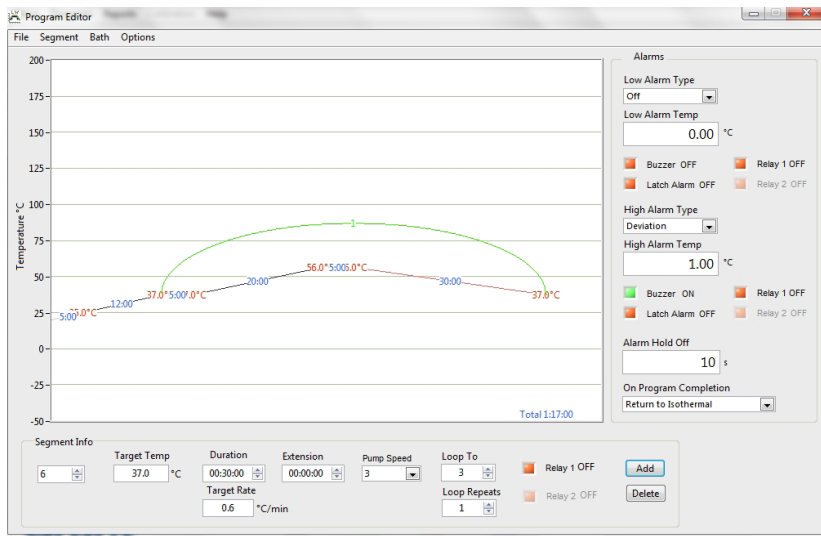

Remote switching device

When used in combination with a remote switching device (RSD), the TX150 and TXF200 heated circulator can control, by switching on and off, any mains powered appliance (up to a maximum of 8 Amps).

This function can be programmed with Labwise™ software or alternatively directly on the TXF200 heated circulator.

Алматы (7273)495-231
Ангарск (3955)60-70-56
Архангельск (8182)63-90-72
Астрахань (8512)99-46-04
Барнаул (3852)73-04-60
Белгород (4722)40-23-64
Благоевщенск (4162)22-76-07
Брянск (4832)59-03-52
Владивосток (423)249-28-31
Владикавказ (8672)28-90-48
Владимир (4922) 49-43-18
Волгоград (844)278-03-48
Вологда (8172)26-41-59
Воронеж (473)204-51-73
Екатеринбург (343)384-55-89

Ижевск (3412)26-03-58
Иваново (4932)77-34-06
Иркутск (395)279-98-46
Казань (843)206-01-48
Калининград (4012)72-03-81
Калуга (4842)92-23-67
Кемерово (3842)65-04-62
Киров (8332)68-02-04
Коломна (4966)23-41-49
Кострома (4942)77-07-48
Краснодар (861)203-40-90
Красноярск (391)204-63-61
Курск (4712)77-13-04
Курган (3522)50-90-47
Липецк (4742)52-20-81

Магнитогорск (3519)55-03-13
Москва (495)268-04-70
Мурманск (8152)59-64-93
Набережные Челны (8552)20-53-41
Нижний Новгород (831)429-08-12
Новокузнецк (3843)20-46-81
Ноябрьск (3496)41-32-12
Новосибирск (383)227-86-73
Омск (3812)21-46-40
Орел (4862)44-53-42
Оренбург (3532)37-68-04
Пенза (8412)22-31-16
Петрозаводск (8142)55-98-37
Псков (8112)59-10-37
Пермь (342)205-81-47

Ростов-на-Дону (863)308-18-15
Рязань (4912)46-61-64
Самара (846)206-03-16
Саранск (8342)22-96-24
Санкт-Петербург (812)309-46-40
Саратов (845)249-38-78
Севастополь (8692)22-31-93
Симферополь (3652)67-13-56
Смоленск (4812)29-41-54
Сочи (862)225-72-31
Ставрополь (8652)20-65-13
Сыктывкар (8212)25-95-17
Сургут (3462)77-98-35
Тамбов (4752)50-40-97
Пермь (4822)63-31-35

Тольяти (8482)63-91-07
Томск (3822)98-41-53
Тула (4872)33-79-87
Тюмень (3452)66-21-18
Улан-Удэ (3012)59-97-51
Ульяновск (8422)24-23-59
Уфа (347)229-48-12
Хабаровск (4212)92-98-04
Чебоксары (8352)28-53-07
Челябинск (351)202-03-61
Череповец (8202)49-02-64
Чита (3022)38-34-83
Якутск (4112)23-90-97
Ярославль (4852)69-52-93

Киргизия (996)312-96-26-47

Россия (495)268-04-70

Казахстан (772)734-952-31