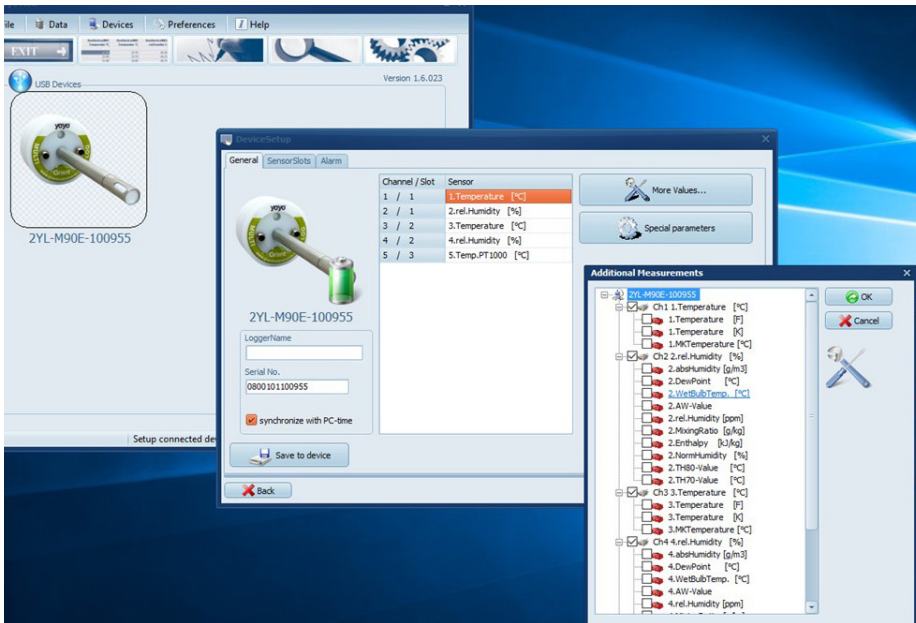

### YoyoView (part number YY-I00)

The basic software (YY-I00), included with the logger, is suitable for configuring the logger, downloading basic data and exporting data. The yoyo logger can be connected to laptop or PC via a USB port.

### YoyoView Plus software (part number YY-200)

In addition to the functionality of the basic software, the optional upgrade offers more complex analyses of data, charts and statistics.

- Three scalable Y-axes
- Zoom function
- Cursor readings
- Display in spreadsheet format
- Combination of a series of measurements in one chart
- Definition of thresholds
- Y/T-charts (values over time)
- Statistics (min, max and average values)
- Online metering (display actual values)

Easy, intuitive channel set up and configuration, select the parameters you want eg. dewpoint, absolute humidity etc.

Zoom feature and custom display settings for graphical output, change colour schemes and add limit values.