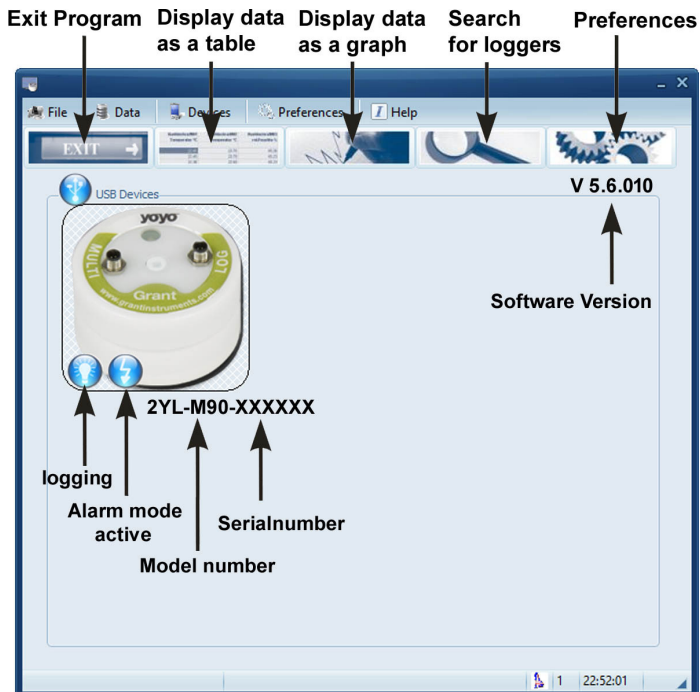

## Базовое программное обеспечение YY

# YoyoView Software

### YoyoView (part number YY-I00)

The basic software (YY-I00), included with the logger, is suitable for configuring the logger, downloading basic data and exporting data. The yoyo logger can be connected to laptop or PC via a USB port.

### YoyoView Plus software (part number YY-200)

In addition to the functionality of the basic software, the optional upgrade offers more complex analyses of data, charts and statistics.

- Three scalable Y-axes
- Zoom function
- Cursor readings
- Display in spreadsheet format
- Combination of a series of measurements in one chart
- Definition of thresholds
- Y/T-charts (values over time)
- Statistics (min, max and average values)
- Online metering (display actual values)