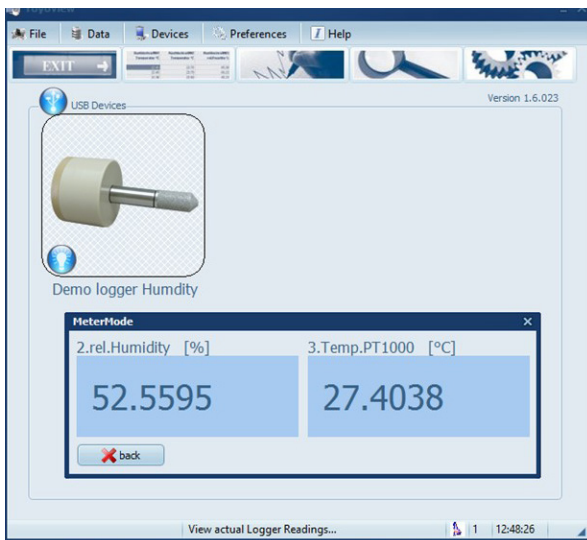

### YoyoView (part number YY-I00)

The basic software (YY-I00), included with the logger, is suitable for configuring the logger, downloading basic data and exporting data. The yoyo logger can be connected to laptop or PC via a USB port.

### YoyoView Plus software (part number YY-200)

In addition to the functionality of the basic software, the optional upgrade offers more complex analyses of data, charts and statistics.

- Three scalable Y-axes
- Zoom function
- Cursor readings
- Display in spreadsheet format
- Combination of a series of measurements in one chart
- Definition of thresholds
- Y/T-charts (values over time)
- Statistics (min, max and average values)
- Online metering (display actual values)

Easy, intuitive channel set up and configuration, select the parameters you want eg. dewpoint, absolute humidity etc.

Zoom feature and custom display settings for graphical output, change colour schemes and add limit values.